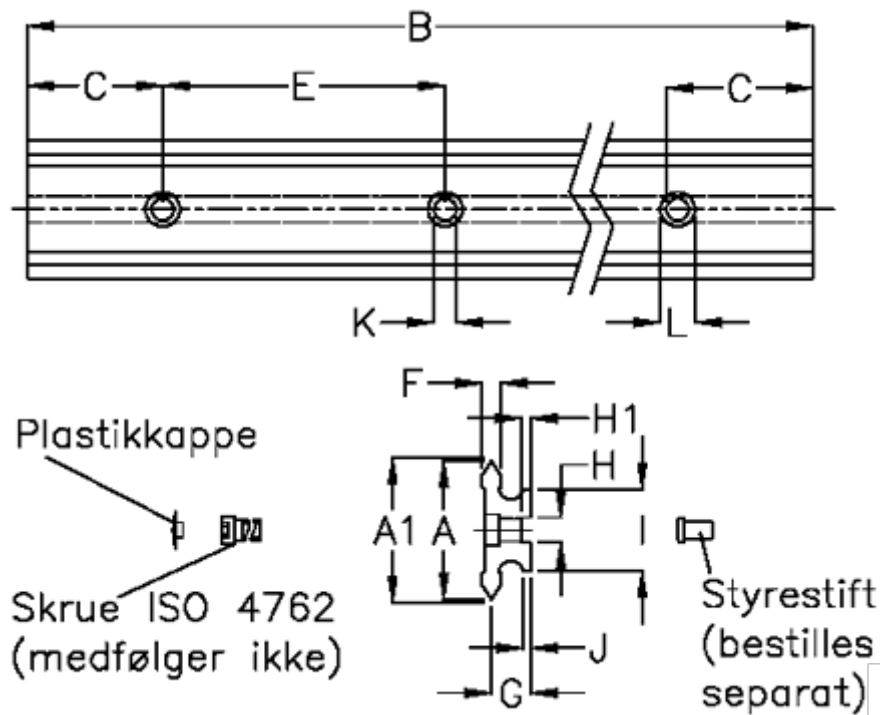

Article number: 059102266

Description: Hepco SL2 spacer slide  
SS NS 25-266

## Measures

A	= 25	G = 10.0	Weight kg/1000 = 1400
A1	= 25.74	H = 6	
B	= 266	H1 = 2.5	
C	= 43.0	I = 15.0	
E	= 90	J = 2.5	
F	= 4.5	K = 5.5	
For bearing	= 25	L = 10 x 5	
For guide pin	= 4	M = 1	